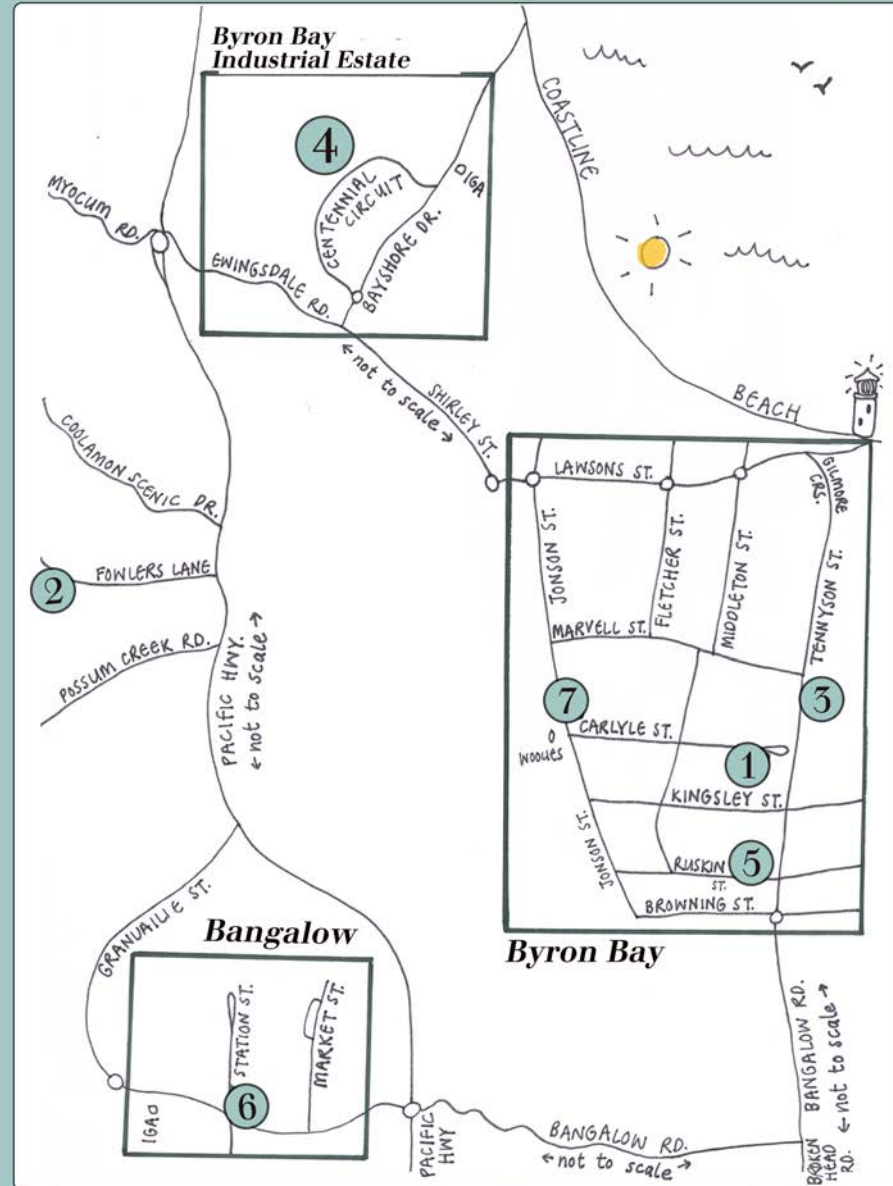

Wild Fire 2015 VENUES MAP

- (1) **BYRON BAY PRIMARY SCHOOL HALL**
  - Carlyle st Byron Bay
- (2) **BLISS BARN**
  - 173 Fowlers Lane, Bangalow
- (3) **BYRON SCOUT HALL**
  - Tennyson Street Byron Bay
- (4) **EASTGATE CHURH**
  - 20 Centennial Circuit, Byron Industrial Estate
- (5) **BYRON PRESBYTERIAN CHURCH**
  - 13 Ruskin St, Byron Bay
- (6) **BANGALOW RSL**
  - 13-15 Station St, Bangalow
- (7) **Byron SDA**
  - 97 Jonson St, Byron

Wild Fire 2015 Workshop Locations Map

- (1) **BYRON BAY PRIMARY SCHOOL HALL**- Carlyle st Byron Bay (2) **BLISS BARN** - 173 Fowlers Lane Bay
  (3) **BYRON SCOUT HALL** - Tennyson Street Byron Bay (4) **EASTGATE CHURH**- 20 Centennial Circuit, Byron Bay
  (5) **BYRON PRESBYTERIAN CHURCH** - 13 Ruskin St, Byron Bay
  (6) **BANGALOW RSL** - 13-15 Station St, Bangalow (7) **BYRON SDA** - 97 Jonson St, Byron